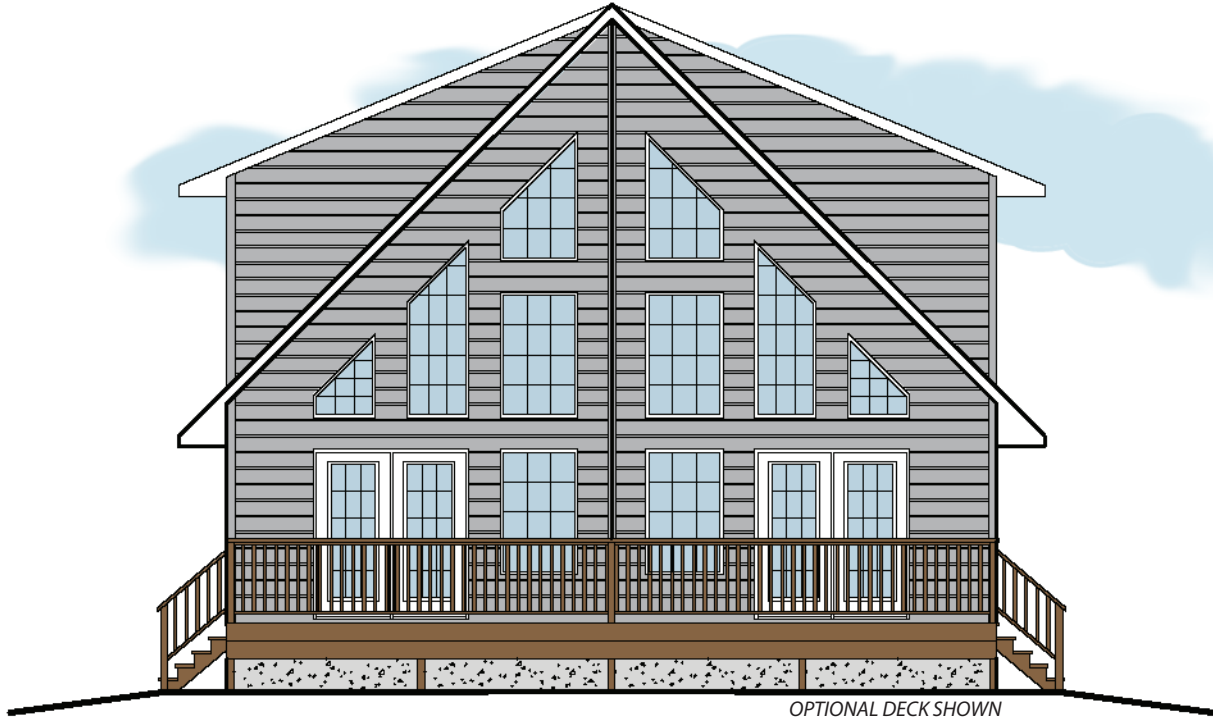

ALL-FAB BUILDING COMPONENTS

1755 Dugald Road
Winnipeg, Manitoba R2J 0H3
Tel. 204.661.8880 Fax 204.661.6973
Toll Free 1.800.665.0335
www.all-fab.com

MAPLE LODGE - COTTAGE SERIES

2194 SQ. FT.

OPTIONAL DECK SHOWN