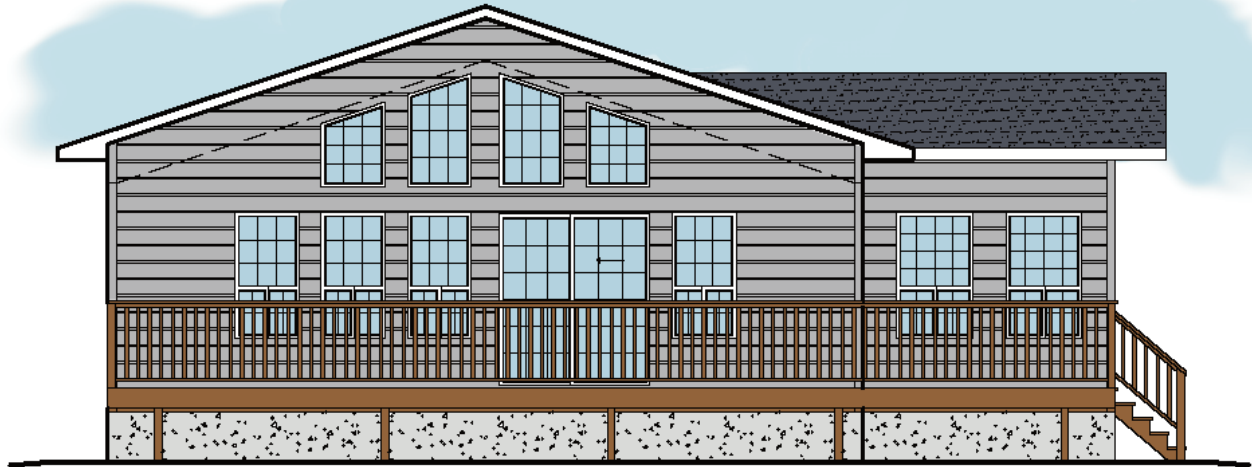

ALL-FAB BUILDING COMPONENTS

1755 Dugald Road
Winnipeg, Manitoba R2J 0H3
Tel. 204.661.8880 Fax 204.661.6973
Toll Free 1.800.665.0335
www.all-fab.com

DOCKSIDE - COTTAGE SERIES

1040 SQ. FT.

40'0"

OPTIONAL DECK SHOWN